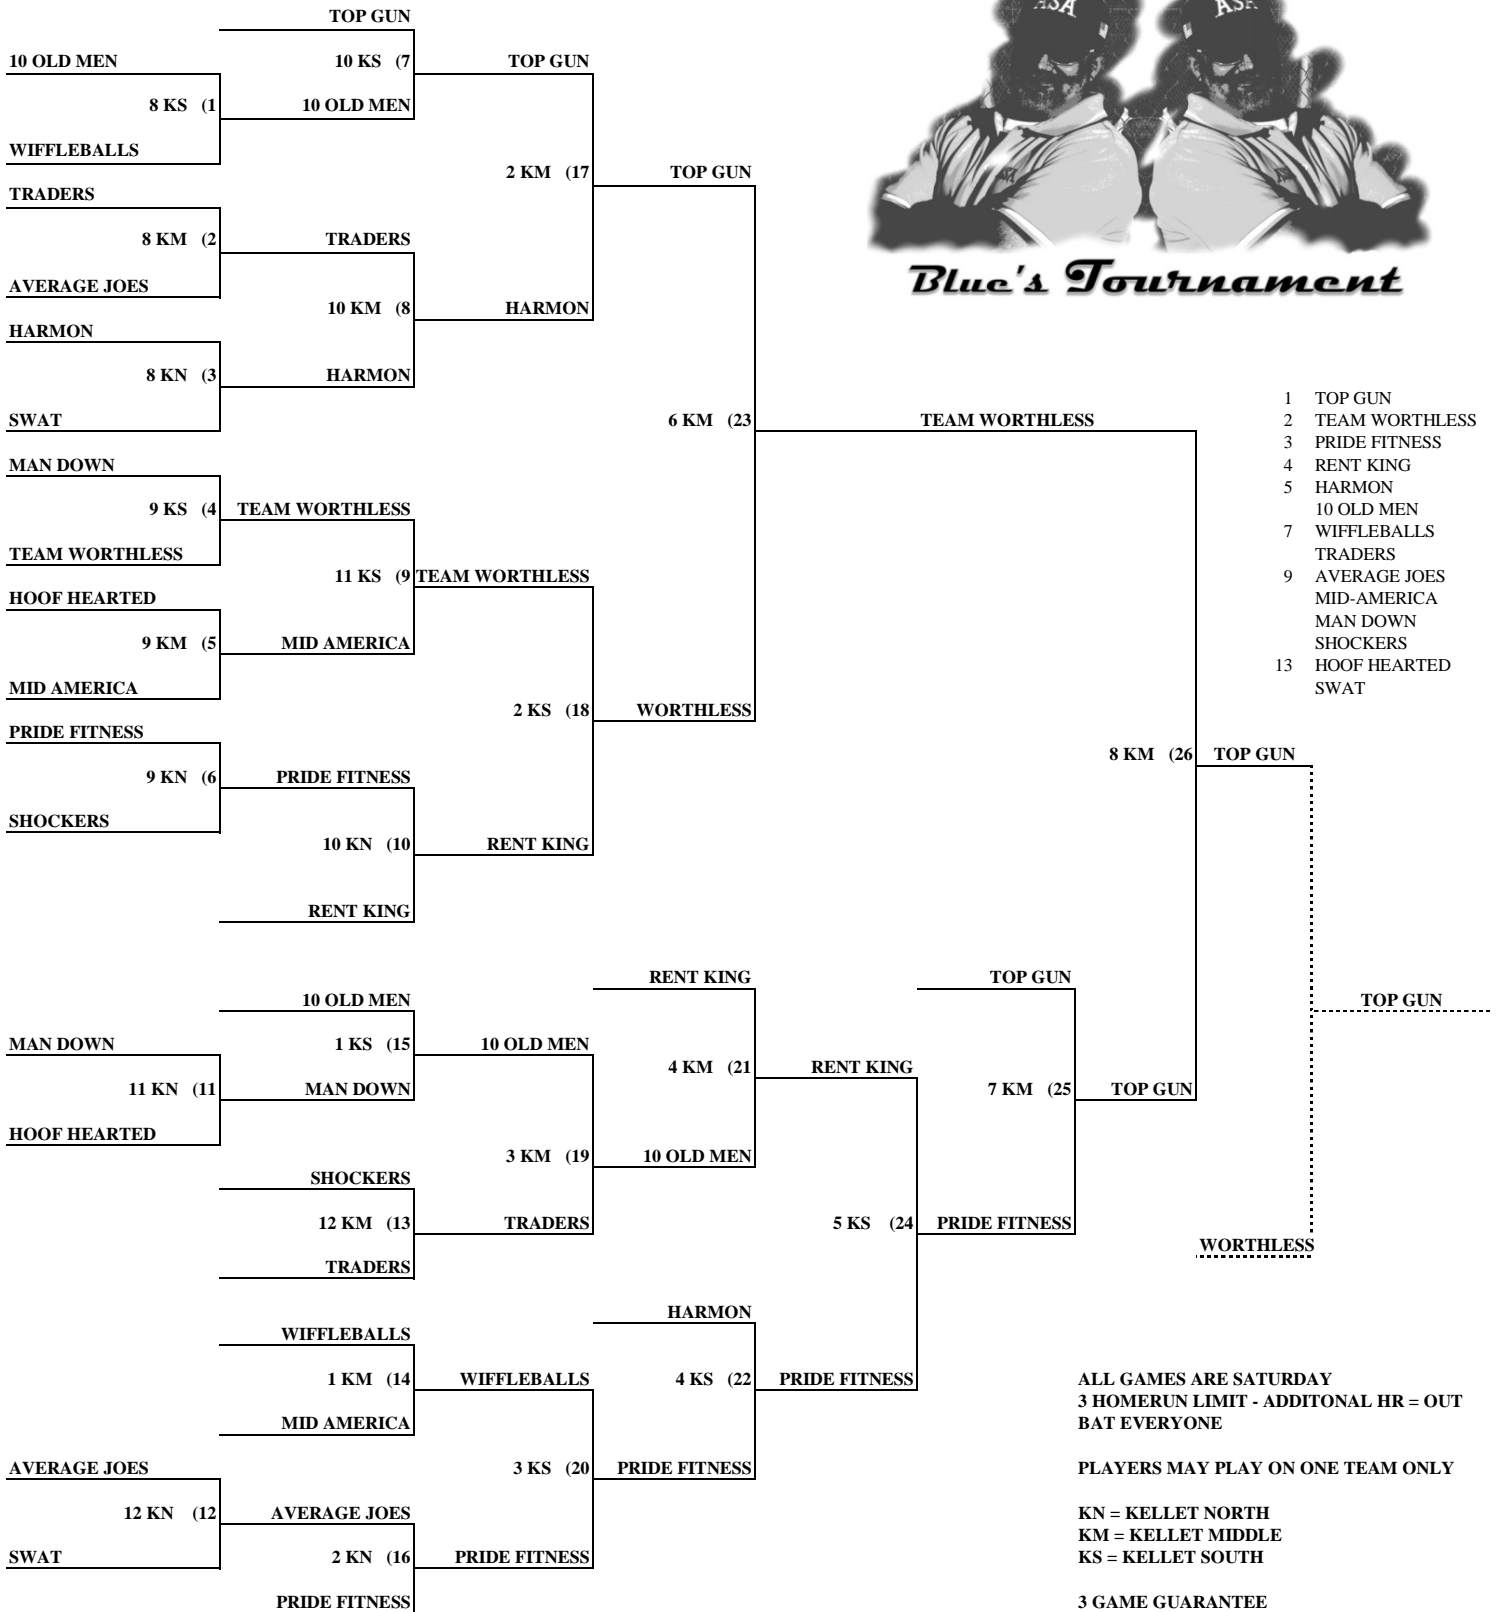

# Blue's Tournament

- 1 TOP GUN
- 2 TEAM WORTHLESS
- 3 PRIDE FITNESS
- 4 RENT KING
- 5 HARMON
- 6 10 OLD MEN
- 7 WIFFLEBALLS
- 8 TRADERS
- 9 AVERAGE JOES
- 10 MID-AMERICA
- 11 MAN DOWN
- 12 SHOCKERS
- 13 HOOF HEARTED
- 14 SWAT

ALL GAMES ARE SATURDAY  
 3 HOMERUN LIMIT - ADDITIONAL HR = OUT  
 BAT EVERYONE

PLAYERS MAY PLAY ON ONE TEAM ONLY

KN = KELLET NORTH  
 KM = KELLET MIDDLE  
 KS = KELLET SOUTH

3 GAME GUARANTEE  
 CONSOLATION BRACKET WILL BE POSTED  
 AT THE PARK